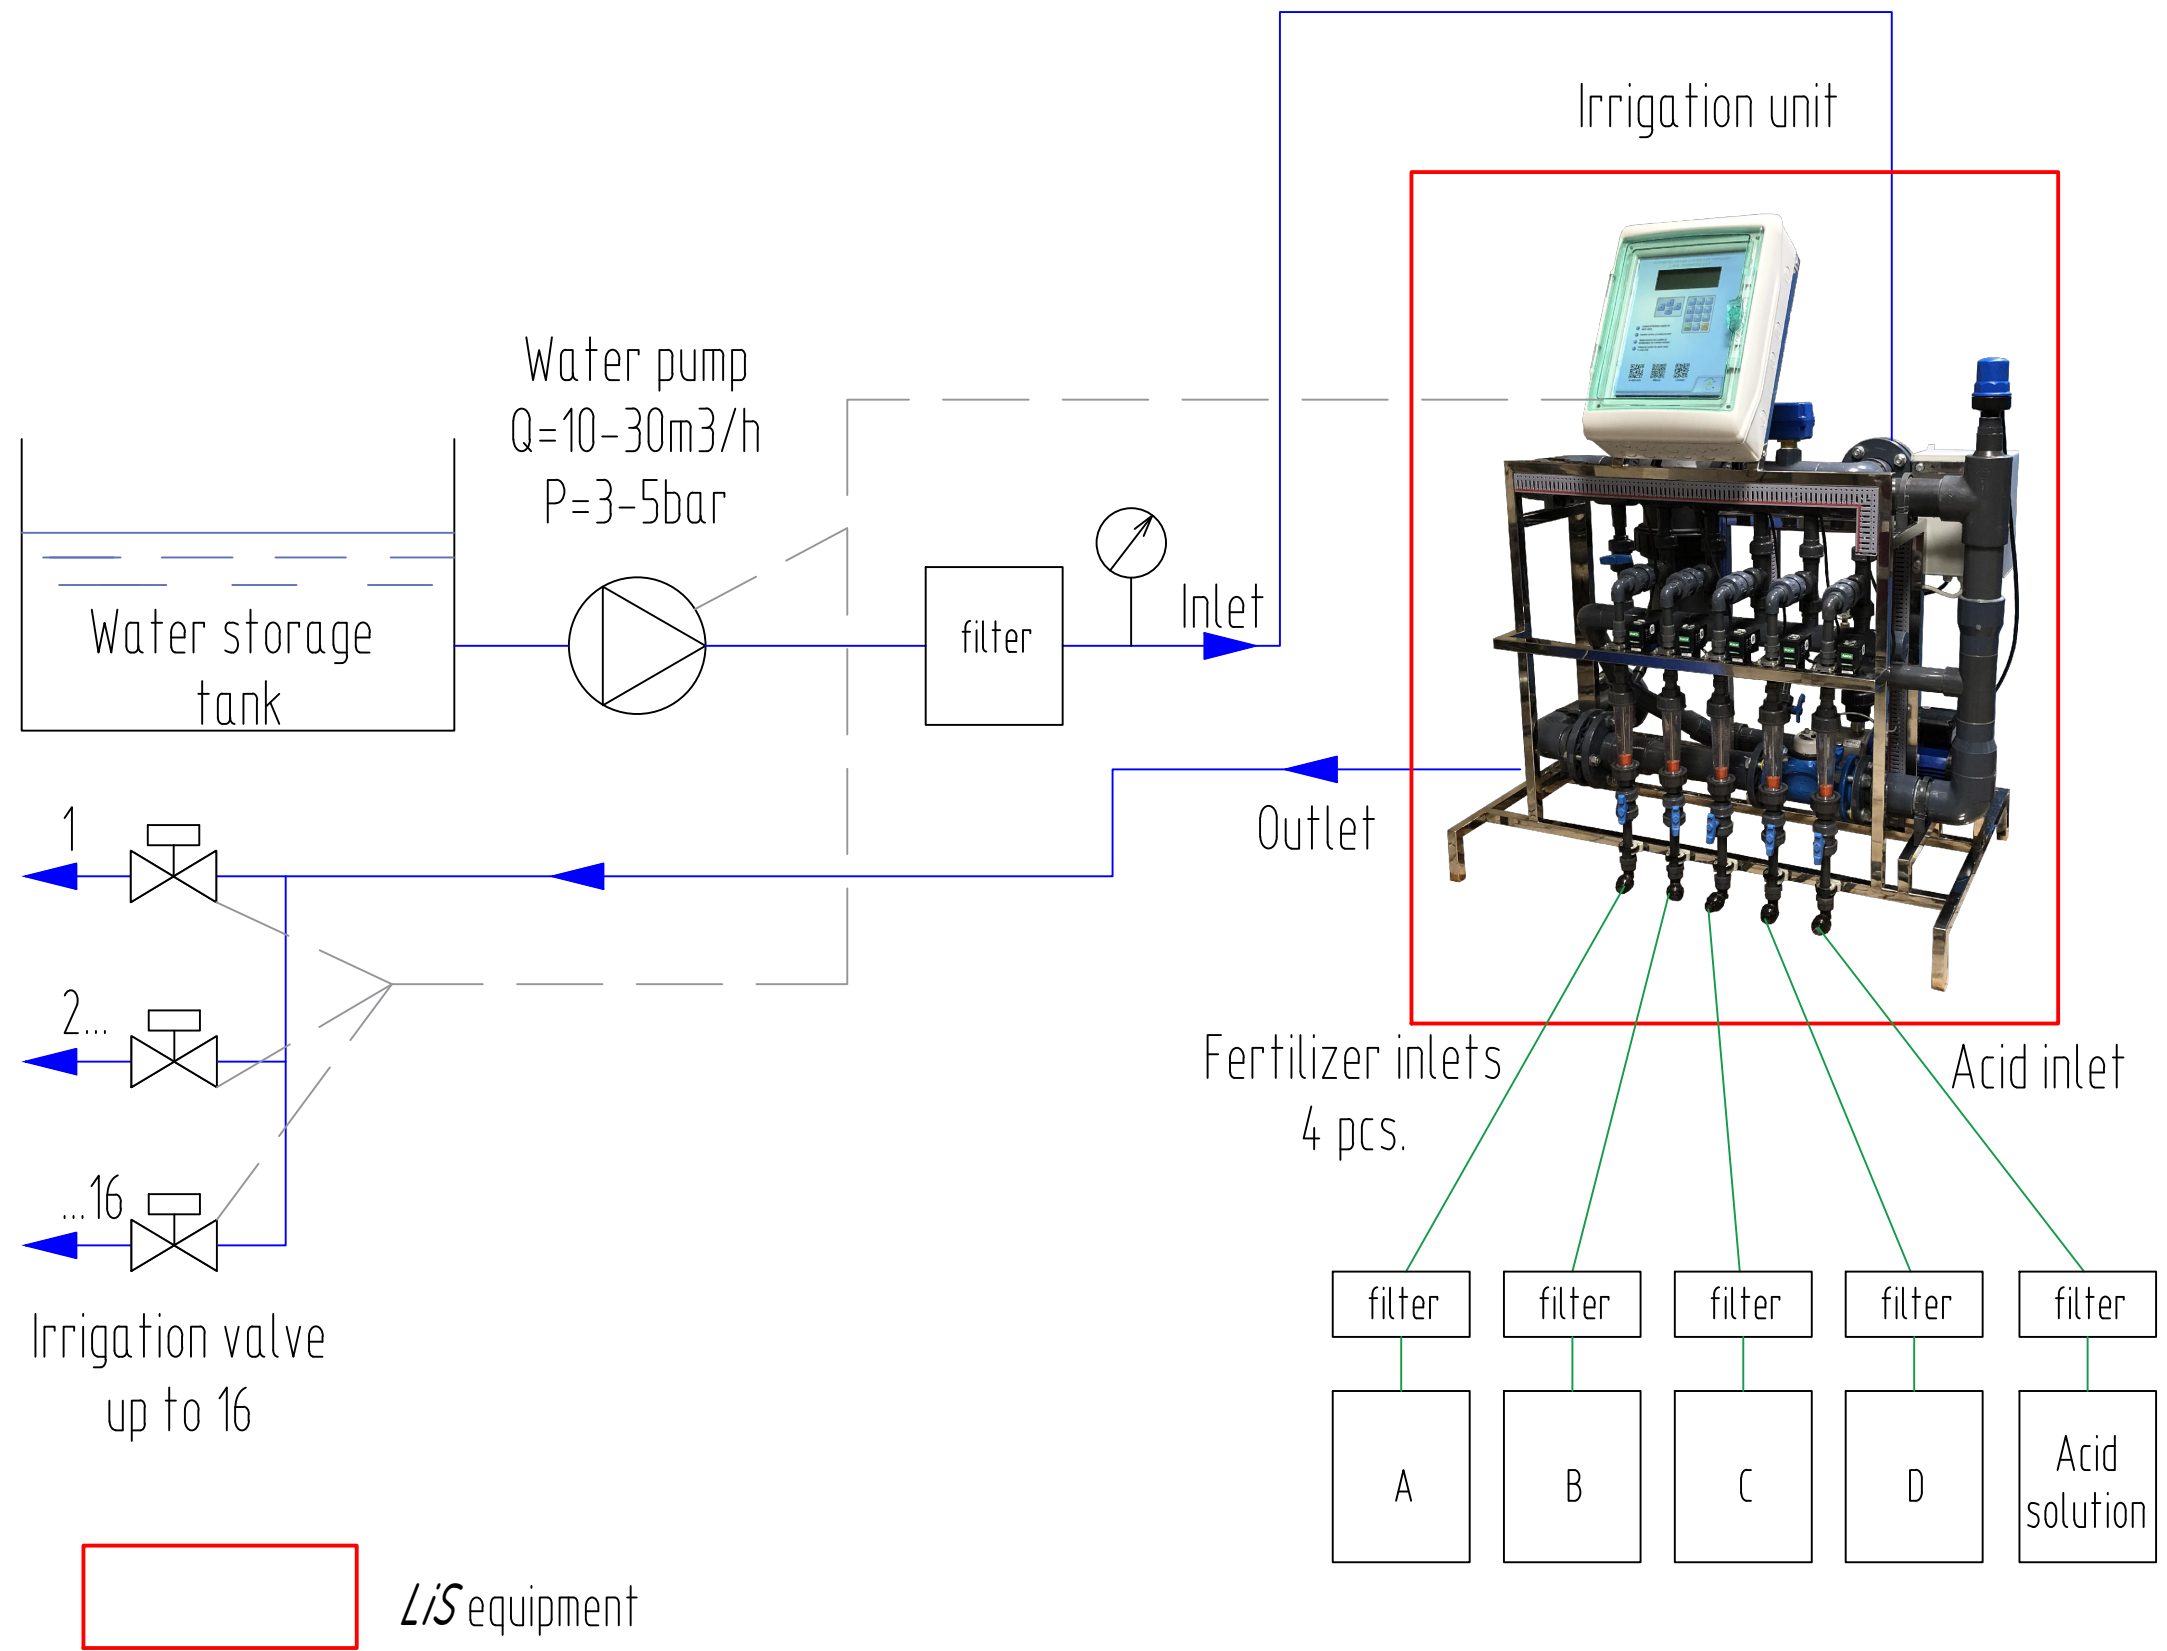

# Irrigation unit connection scheme

Fertilizer and acid storage tanks

Inlet and outlet pvc 75mm  
Fertilizer and acid inlet pe16mm